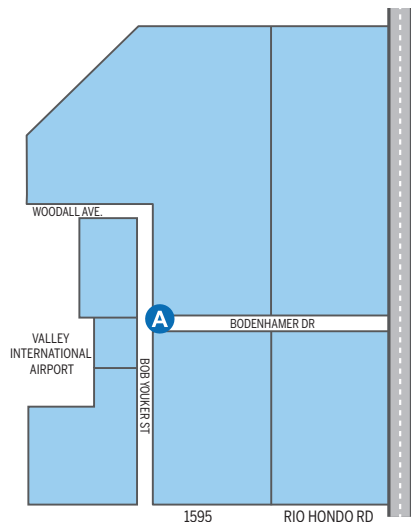

ADDRESS

FM 509 and FM 1595
Harlingen, TX. 78550

TELEPHONE

USA (956) 216.5081

AREA:

408 Acres
194.2 Hectares

THE PARK AT ROOSEVELT

HARLINGEN EDC
www.harlingenedc.com