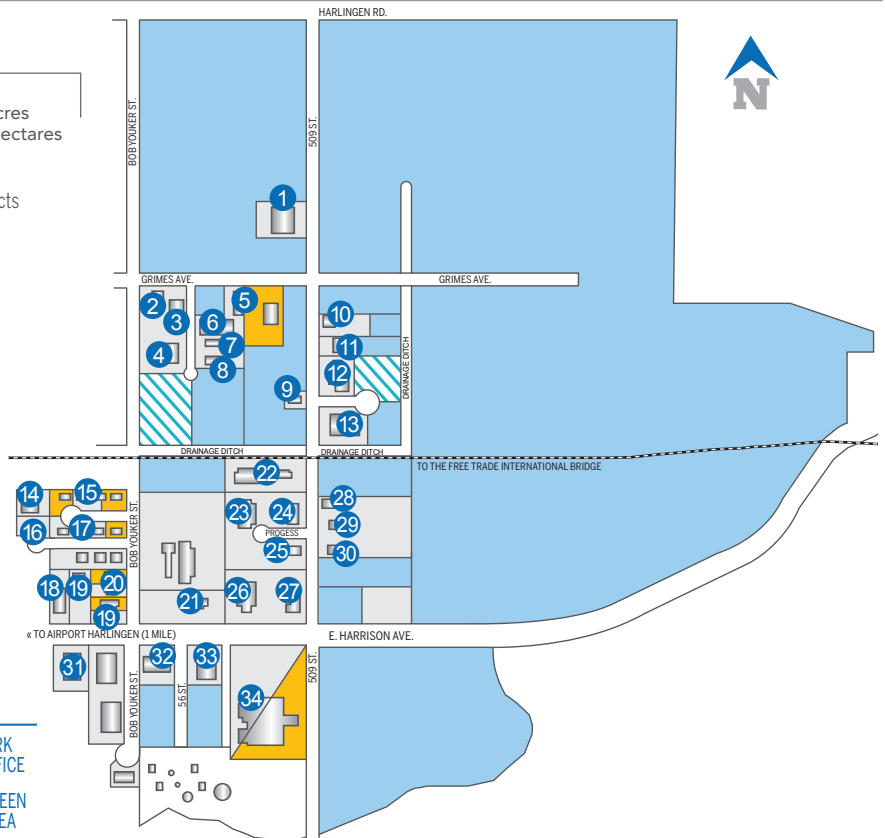

1. **13. WOODCRAFT OF TEXAS INC**
   Pallet manufacturer
2. **14. KAPALUA MARINE, FUEL & LUBES**
   Fuel distribution center
3. **15. MULTITENANT BUILDING**
   A. LYDIA CHANNEL SERVICES
4. **16. EQUIPMENT SHARE**
   Equipment rental
5. **17. MULTITENANT BUILDING**
   A. CUMMINS DIESEL
6. **18. ADT/SUNPRO GO SOLAR & PRO**
   Security systems /Installation solar panels
7. **19. KOLKHORST PETROLEUM**
   Petroleum retail
8. **20. TEXAS ELITE HAULING SERVICES**
   Expert junk & demolition services
9. **21. DERKSEN**
   Portable shed manufacturer
10. **22. VALLEY INT. COLD STORAGE**
    Cold storage and repacking
11. **23. ADTECH**
    Metal stampings & assemblies

1. **24. ASPHALT PRODUCTS INC.**
   Asphalt coating & protection products
2. **25. SPARKLETT'S WATER**
   Water bottling
3. **26. EMERSON AUTOMATION**
   Manufacturer of industrial valves
4. **27. ALOE LABORATORIES**
   Manufacturer of natural products
5. **28. KENAN ADVANTAGE GROUP**
   Bulk commodity transport
6. **29. TEXAS PLATING & POLISHING**
   Metal finishing
7. **30. TRAILBOSS ENTERPRISES**
   Logistic services/Transportation
8. **31. KEY PERFORMANCE**
   Fuel supplier
9. **32. WILBERT**
   Burial vaults
10. **33. PENN ALUMINUM INT.**
    Precision aluminum tubing
11. **34. CARDONE INDUSTRIES**
    Manufacturer of auto parts

AVAILABLE LOTS	RESERVED AREA	SOLD LOTS	BTS FOR LEASE	PARK OFFICE
BUILDING AVAILABLE	ACCESS PARK	COMMERCIAL AREA	COMMON AREA	GREEN AREA