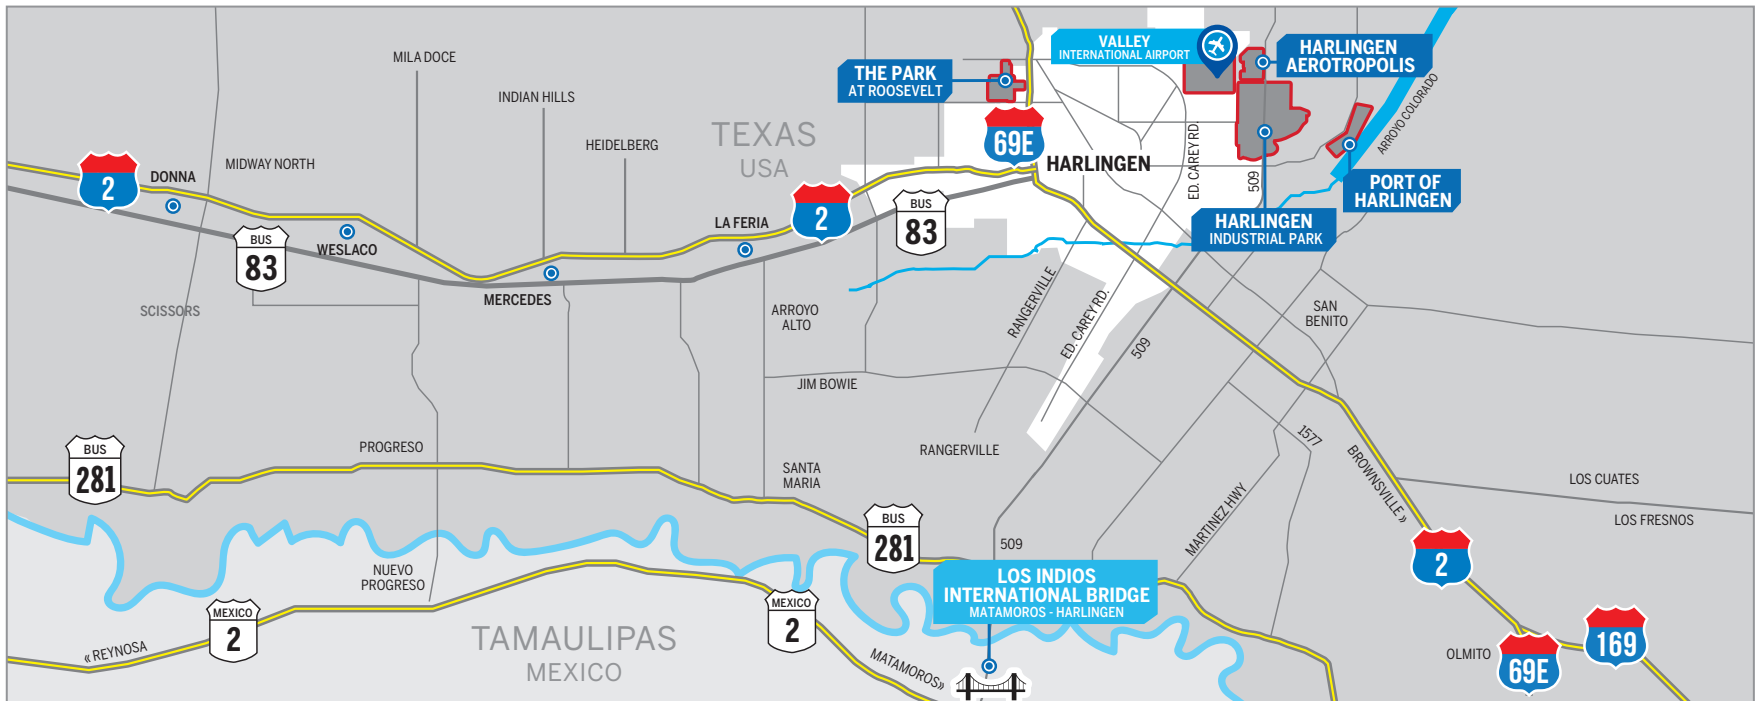

HARLINGEN INDUSTRIAL PARKS